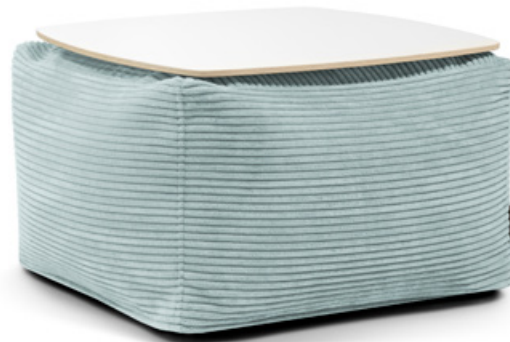

Soft Table 60

SoftBox

Soft Table 60

Width: **70 cm**

Width: **70 cm**

Length: **70 cm**

Length: **70 cm**

Height: **40 cm**

Height: **40 cm**

Volume: **135 L**

Volume: **135 L**

Made with care

With inner bag

Softbox – your compact and cozy companion for everyday seating pleasure. Versatile and multifunctional, this bean bag serves as both a comfortable seat and a convenient table for your belongings. Perfect for accommodating unexpected guests or providing a spot to sit while putting on your shoes, **Softbox** offers practicality in any situation. For added functionality, consider **Soft Table 60** – a set featuring a bean bag paired with a sleek white-colored plywood panel, ideal for both seating and placing items.