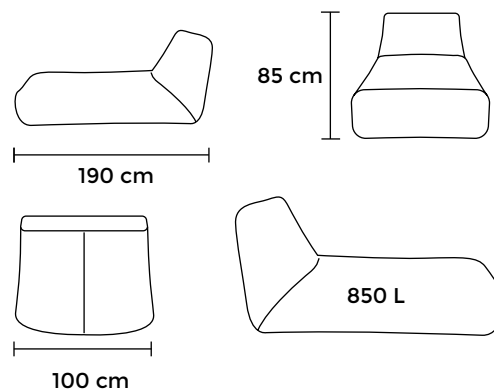

Tube 100 Daybed

Stylish beds for homes!

Tube Daybed

Width: **100 cm**

Length: **190 cm**

Height: **85 cm**

Volume: **850 L**

Made with care

With inner bag

Tube 100 Daybed – redefines comfort and style. Whether you're unwinding with music, diving into a good book, catching up on your favorite shows, or simply indulging in a rejuvenating nap, the **Tube Daybed** offers an exquisite lounging experience. It's portable nature makes it effortlessly movable, enabling you to transform any space into a tranquil oasis, be it your home or a luxurious hotel suite.