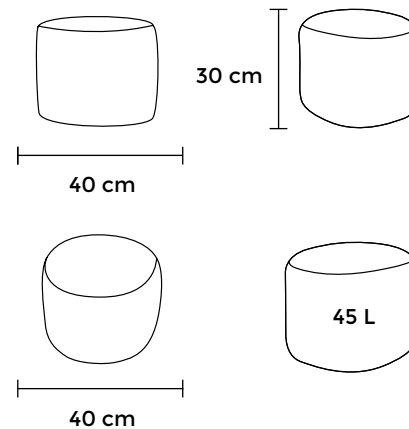

Width: **105 cm**

Length: **80 cm**

Length: **105 cm**

Height: **50 cm**

Height: **50 cm**

Volume: **240 L**

Volume: **400 L**

Made with care

Width: **190 cm**

Length: **135 cm**

Length: **190 cm**

Height: **60 cm**

Height: **50 cm**

Volume: **710 L**

Volume: **1600 L**

Made with care

With inner bag

Meet **Roll 135** and **Roll 190** – our luxurious doughnut-shaped bean bags designed for ultimate relaxation. **Roll 135** offers ample space for multiple people to unwind together, providing both style and comfort with its versatile sitting positions. Meanwhile, **Roll 190** boasts an impressive diameter of almost 2 meters, making it the perfect choice for family lounging sessions. With convenient handles for easy portability, these bean bags effortlessly enhance any room, ensuring relaxation wherever you desire.

// MODEL & FABRIC: ROLL 190 WAVES

Mini

For unexpected guests!

Mini

Width: **40 cm**

Length: **40 cm**

Height: **30 cm**

Volume: **45 L**