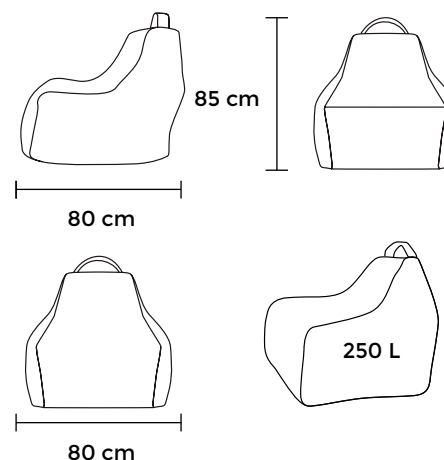

ONE SEATER

TWO SEATER

THREE SEATER

SUNBED ZIP

For comfortable lying!

Dimensions: Length: 180 cm,
Height: 80 cm, Width: 70 cm,
Volume: 470 L

ONE SEATER

TWO SEATER

THREE SEATER

Game

For happy kids!

balciuno designed by

Game

Width: **75 cm**

Length: **75 cm**

Height: **65 cm**

Volume: **170 L**

Made with care

With inner bag

Game – the ultimate bean bag for children of all ages. Designed with convenience in mind, this bean bag features an additional handle for easy portability to different gaming spots, along with a handy pocket for storing toys. Lightweight yet durable, **Game** provides optimal comfort with granules that adapt to your child's body shape. Perfect for tabletop games, drawing sessions, or movie nights, this children's armchair is a beloved favorite for endless fun and relaxation.

// **MODEL & FABRIC:** GAME COLORIN

Play

For both, the big and the little ones!

balciuno designed by

Play

Width: **80 cm**

Length: **80 cm**

Height: **85 cm**