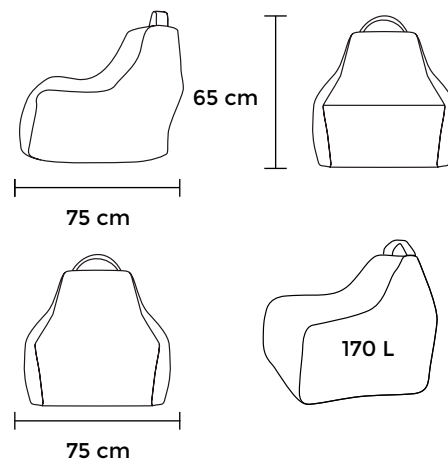

Width: **80 cm**

Width: **100 cm**

Length: **135 cm**

Length: **140 cm**

Height: **80 cm**

Height: **80 cm**

Volume: **360 L**

Volume: **600 L**

SEAT ZIP

For everyone's comfort!
Dimensions: Length: 105 cm,
Height: 85 cm, Width: 80 cm,
Volume: 320 L

ONE SEATER

TWO SEATER

THREE SEATER

LOUNGE ZIP

For a relaxing evening!
Dimensions: Length: 135 cm,
Height: 80 cm, Width: 80 cm,
Volume: 360 L

ONE SEATER

TWO SEATER

THREE SEATER

SUNBED ZIP

For comfortable lying!

Dimensions: Length: 180 cm,
Height: 80 cm, Width: 70 cm,
Volume: 470 L

ONE SEATER

TWO SEATER

THREE SEATER

Game

For happy kids!

balciuno designed by

Game

Width: **75 cm**

Length: **75 cm**

Height: **65 cm**