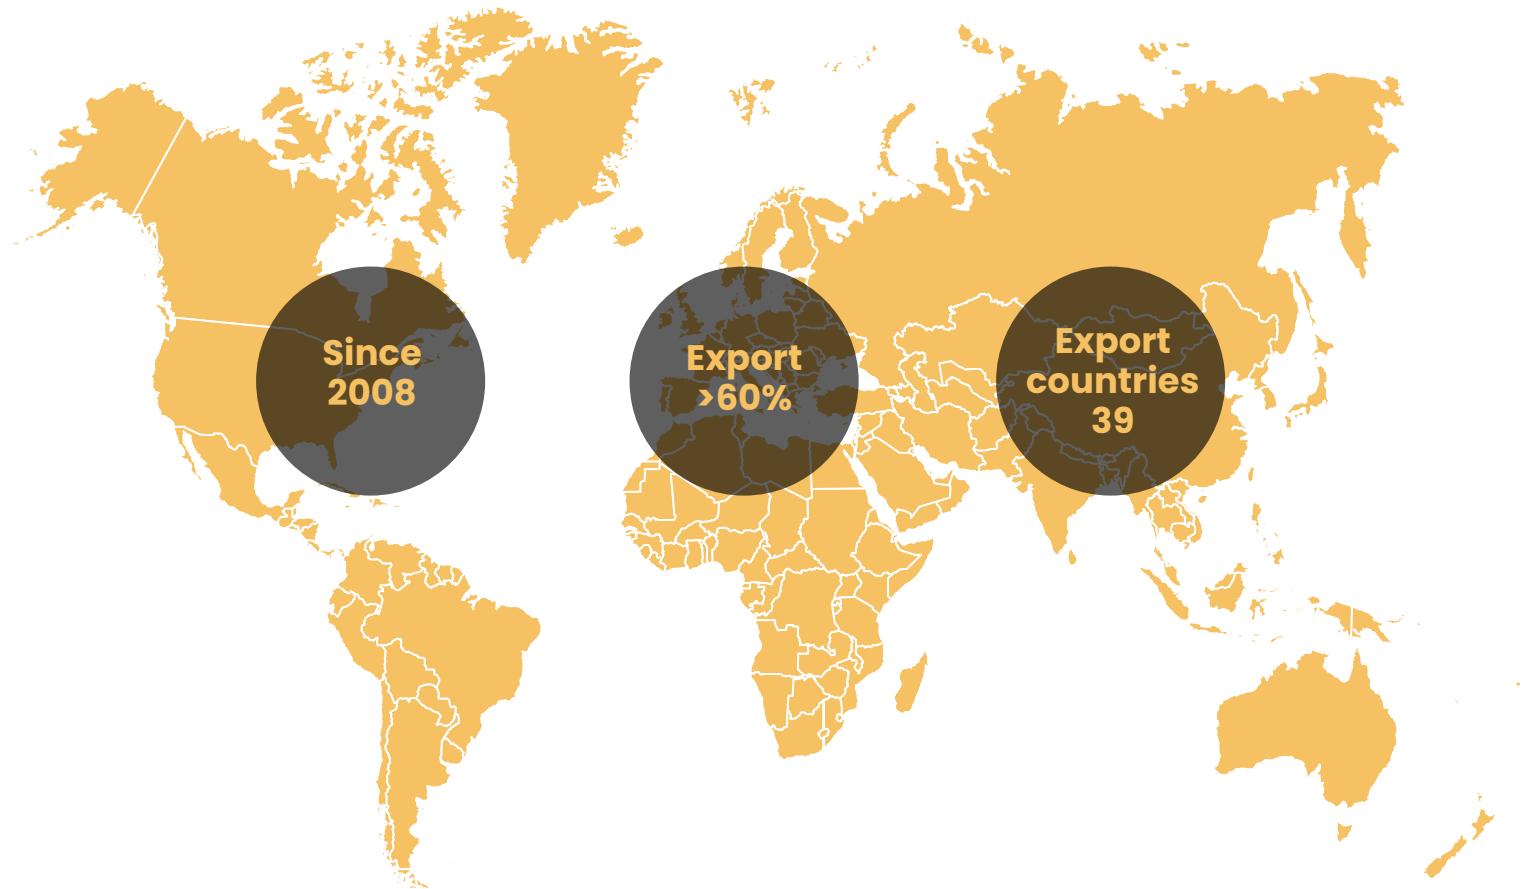

We sell and ship bean bags world wide!

www.slowdown.cc