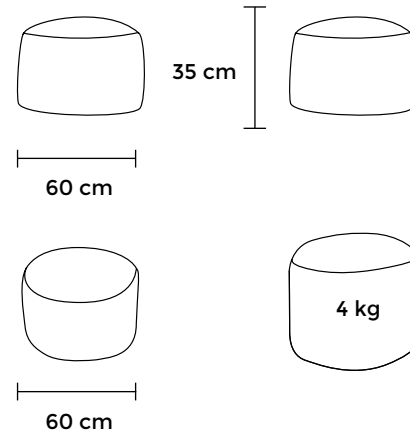

On 60

Put your feet on!

balciuno designed by

Foam bean bag

On 60

Width: **60 cm**

Length: **60 cm**

Height: **35 cm**

Weight: **4 kg**

Made with care

With inner bag

On 60 – indulge in comfort with our exquisitely soft pouf, perfect for effortlessly stretching your tired legs. Produced with care, this compact foam pouf seamlessly fits into any space, offering unparalleled convenience. Pair it with our luxurious foam bean bags from **Om** collection for the ultimate comfort and relaxation experience. The bean bags are filled with the highest quality foam flakes.