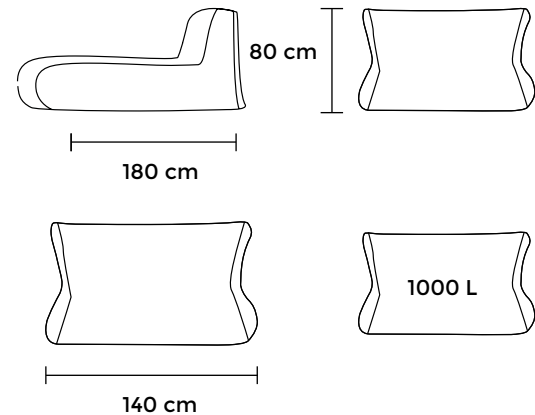

Width: **80 cm**

Width: **100 cm**

Length: **135 cm**

Length: **140 cm**

Height: **80 cm**

Height: **80 cm**

Volume: **360 L**

Volume: **600 L**

Width: **70 cm,**

Width: **100 cm**

Length: **180 cm**

Length: **180 cm**

Height: **80 cm**

Height: **80 cm**

Volume: **470 L**

Volume: **700 L**

Made with care

With inner bag

Sunbed and **Sunbed 90** – the ultimate deck chair-shaped bean bags for sun-lovers seeking relaxation by the pool or on the terrace. With almost two meters in length, these bean bags cater perfectly to tall individuals and sunbathing enthusiasts alike. Featuring a comfortable backrest and granules that conform to your body's contours, **Sunbed** and **Sunbed 90** ensure a blissful relaxation experience. Widely favored on restaurant terraces, in cottages, and within hotel spaces by water pools, these comfortable bean bags offer a touch of luxury wherever they're placed.

// MODEL & FABRIC: SUNBED 90 CAPRI

Sofa Sunbed

For royal relaxation by the sun!

balciuno designed by

Sofa Sunbed

Length: **180 cm**

Height: **80 cm**

Width: **140 cm**