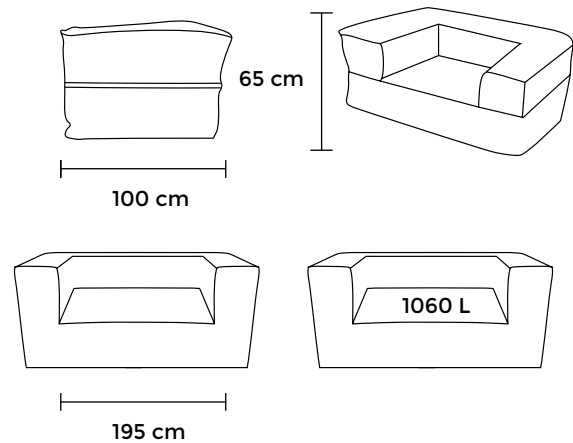

Sofa MooG

A royal rest for couples!

balciuno designed by

Sofa MooG

Width: **195 cm**

Length: **100 cm**

Height: **65 cm**

Volume: **1060 L**

Made with care

With inner bag

Sofa MooG – bean bag sofa crafted for luxurious relaxation for two. Produced with precision, this sofa offers a unique alternative to traditional seating, effortlessly fitting through any door and molding to the body's contours with its polystyrene granules. Versatile in design, it seamlessly complements both classical and modern interiors, making it a popular choice for spacious homes and large offices alike. Solid and comfortable, **Sofa MooG** is a must-have for enthusiasts of unconventional furniture.