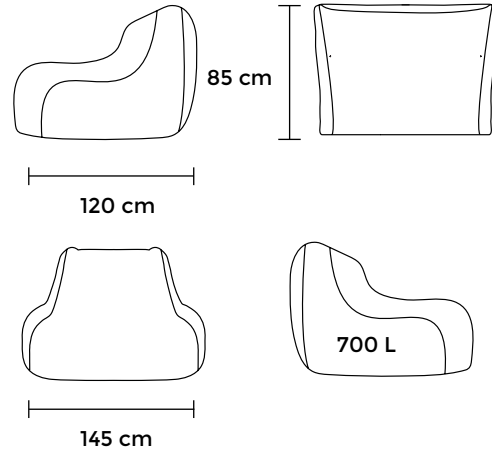

Sofa Seat

For a cozy get-together with friends!

balciuno designed by

Sofa Seat

Width: **145 cm**

Length: **120 cm**

Height: **85 cm**

Volume: **700 L**

Made with care

With inner bag

Sofa Seat – the epitome of comfort and versatility, offering a delightful alternative to traditional sofas. Produced to resemble a standard sofa, this bean bag transforms upon seating as its granules conform to your body's contours, enhancing comfort with every moment. Easy to maneuver and fit through any door, **Sofa Seat** welcomes multiple friends and family members to enjoy its cozy embrace simultaneously. Whether it's for watching TV, relaxing by the fireplace, reading, or working at the computer, **Sofa Seat** is the perfect universal sofa for all your needs.